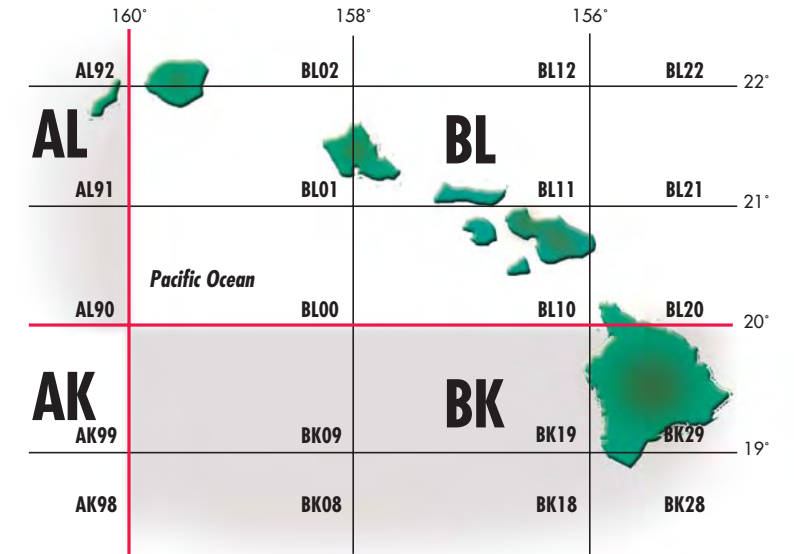

## ICOM Grid Square Tips:

1. Say your grid square location when operating on VHF & UHF bands.
2. Many portable GPS receivers can read out Maidenhead\* grid squares automatically.
3. Say your grid square letters phonetically.  
Example: for grid 13 in region DM say "delta, mike, one, three" on air.
4. Give your general location along with your grid square.
5. Have fun on VHF & UHF!

\*An instrument of the Maidenhead Locator System (named after the town outside London where it was first conceived by a meeting of European VHF managers in 1980), a grid square measures 1° latitude by 2° longitude and measures approximately 70 x 100 miles in the continental US. A grid square is indicated by two letters (the field) and two numbers (the square)."

# U.S. Grid Square Map

## Hawaii\*\*

0 10 20 30 40 50 60 70 80 Kilometers

0 100 200 300 400 Miles

Albers Equal Area Projection - Alaska

ICOM America, Inc. • 2380 - 116th Ave. NE, Bellevue, WA 98004 • Customer Service: 425-454-7619