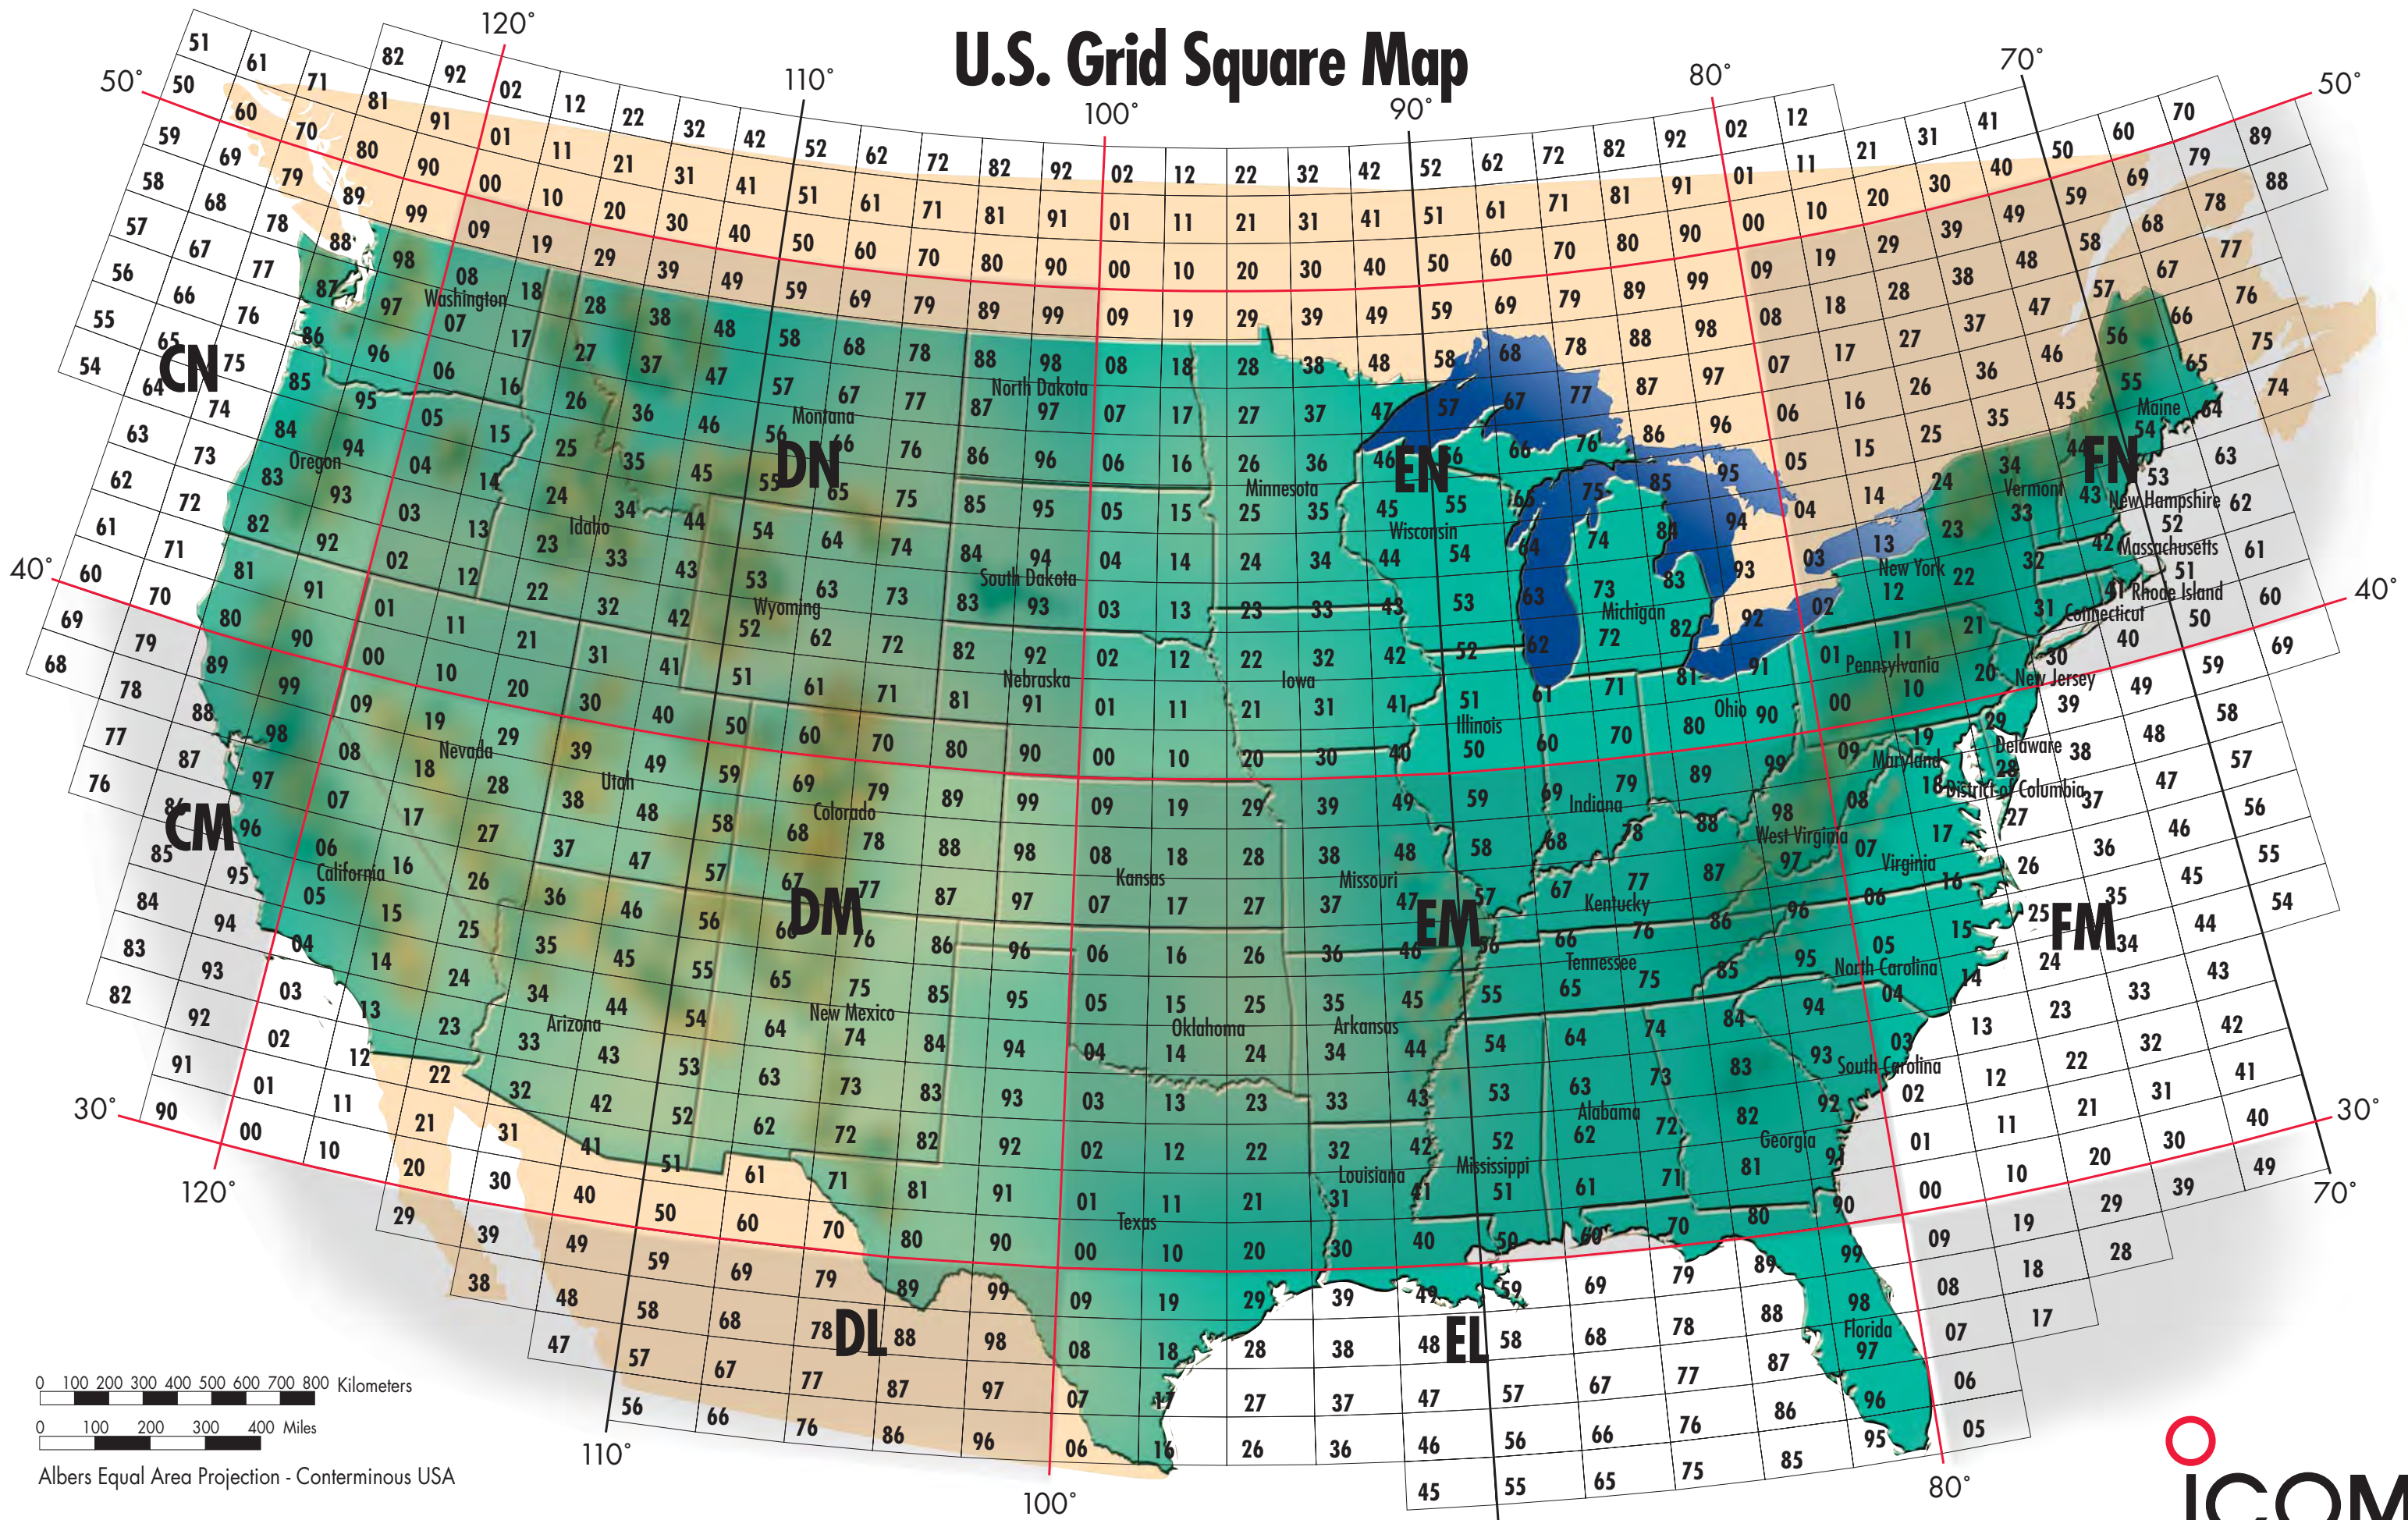

# U.S. Grid Square Map

0 100 200 300 400 500 600 700 800 Kilometers

0 100 200 300 400 Miles

Albers Equal Area Projection - Conterminous USA

ICOM America, Inc. • 2380 - 116th Ave. NE, Bellevue, WA 98004 • Customer Service: 425-454-7619

\*An instrument of the Maidenhead Locator System (named after the town outside London where it was first conceived by a meeting of European VHF managers in 1980), a grid square measures 1° latitude by 2° longitude and measures approximately 70 x 100 miles in the continental US. A grid square is indicated by two letters (the field) and two numbers (the square)."

## Hawaii\*\*

0 10 20 30 40 50 60 70 80 Kilometers

0 100 200 300 400 Miles

Albers Equal Area Projection - Alaska

ICOM America, Inc. • 2380 - 116th Ave. NE, Bellevue, WA 98004 • Customer Service: 425-454-7619