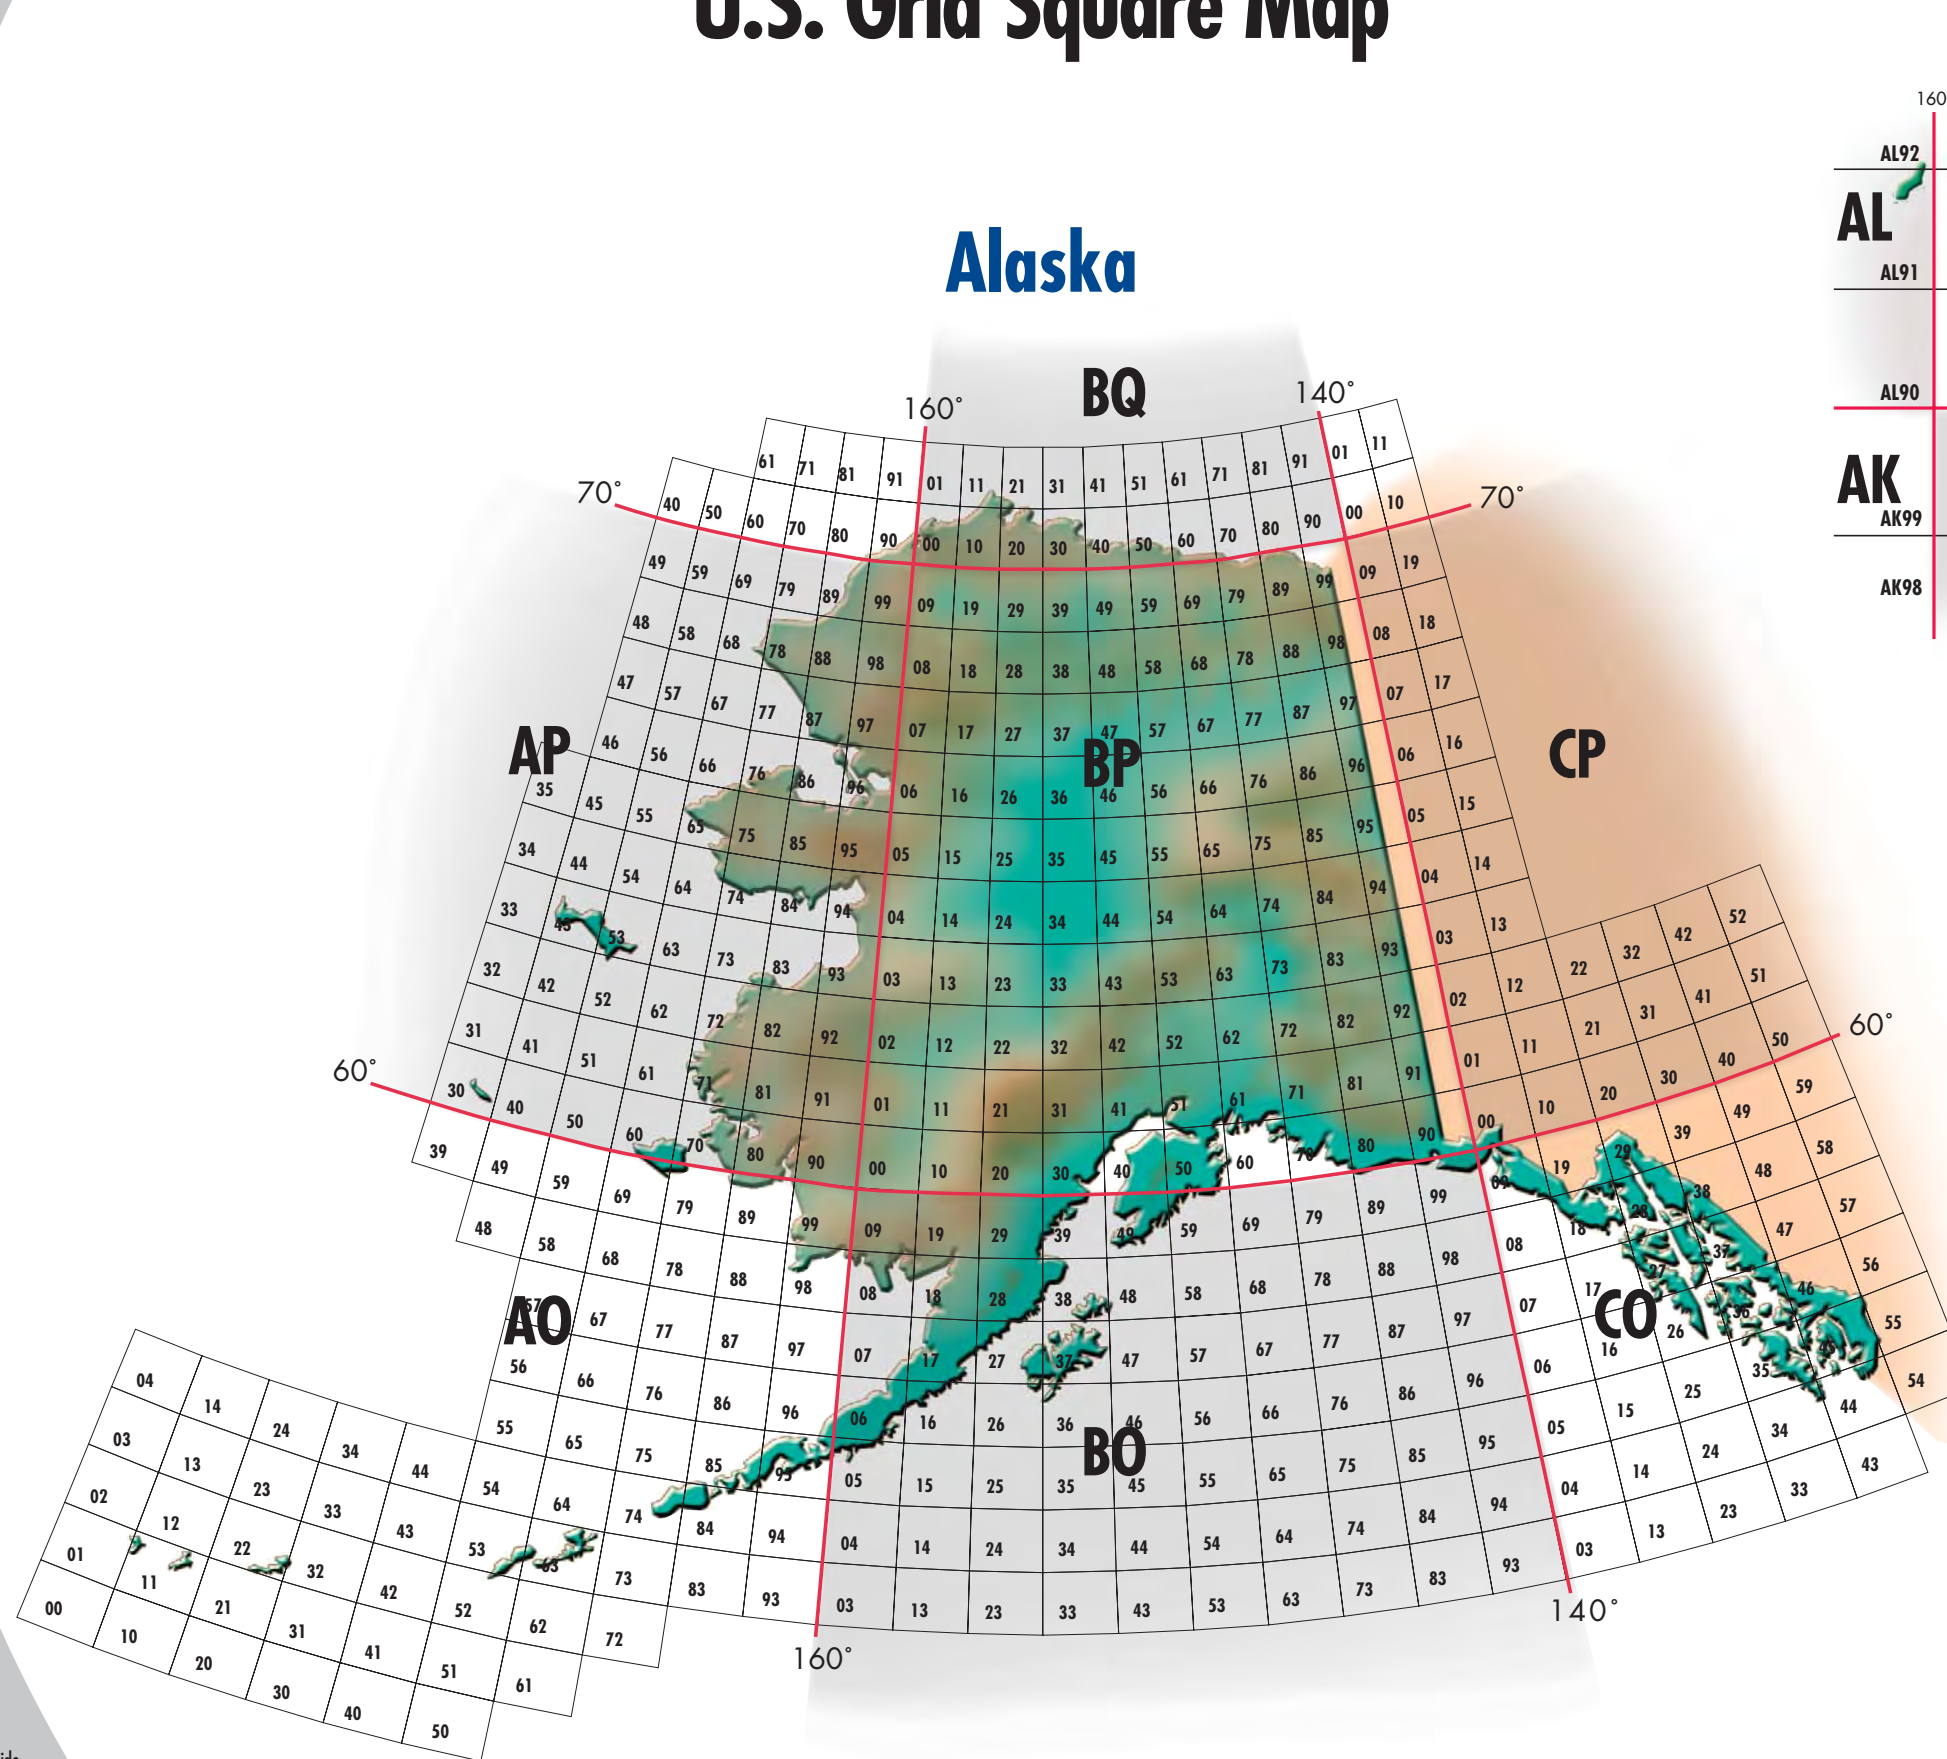

Early April, Spring Sprint—222 MHz

Early April, Spring Sprint—432 MHz

Early May, Spring Sprint—50 MHz

Mid May, Full Weekend
CQ National Fox Hunting Weekend

Early June, Full Weekend
ARRL VHF QSO Party

Mid June, Full Weekend,
SMIRK 6 meter QSO Party

Mid/Late June, Full Weekend
ARRL Field Day

Mid July,
CQ World Wide VHF Contest

Mid July, Full Weekend
IARU HF World Championships

Early August, Full Weekend
ARRL UHF Contest

Mid September, Full Weekend
ARRL September VHF QSO Party

Courtesy: **CQ Magazine & ARRL**

ICOM Grid Square Tips:

1. Say your grid square location when operating on VHF & UHF bands.
2. Many portable GPS receivers can read out Maidenhead* grid squares automatically.
3. Say your grid square letters phonetically.
  Example: for grid 13 in region DM say "delta, mike, one, three" on air.
4. Give your general location along with your grid square.
5. Have fun on VHF & UHF!

*An instrument of the Maidenhead Locator System (named after the town outside London where it was first conceived by a meeting of European VHF managers in 1980), a grid square measures 1° latitude by 2° longitude and measures approximately 70 x 100 miles in the continental US. A grid square is indicated by two letters (the field) and two numbers (the square)."

From ARRL source: <http://www.arrl.org/locate/gridinfo.html>

©2002, ICOM America, Inc. The ICOM logo is a registered trademark of ICOM, Inc. AM-5024 10/02

U.S. Grid Square Map